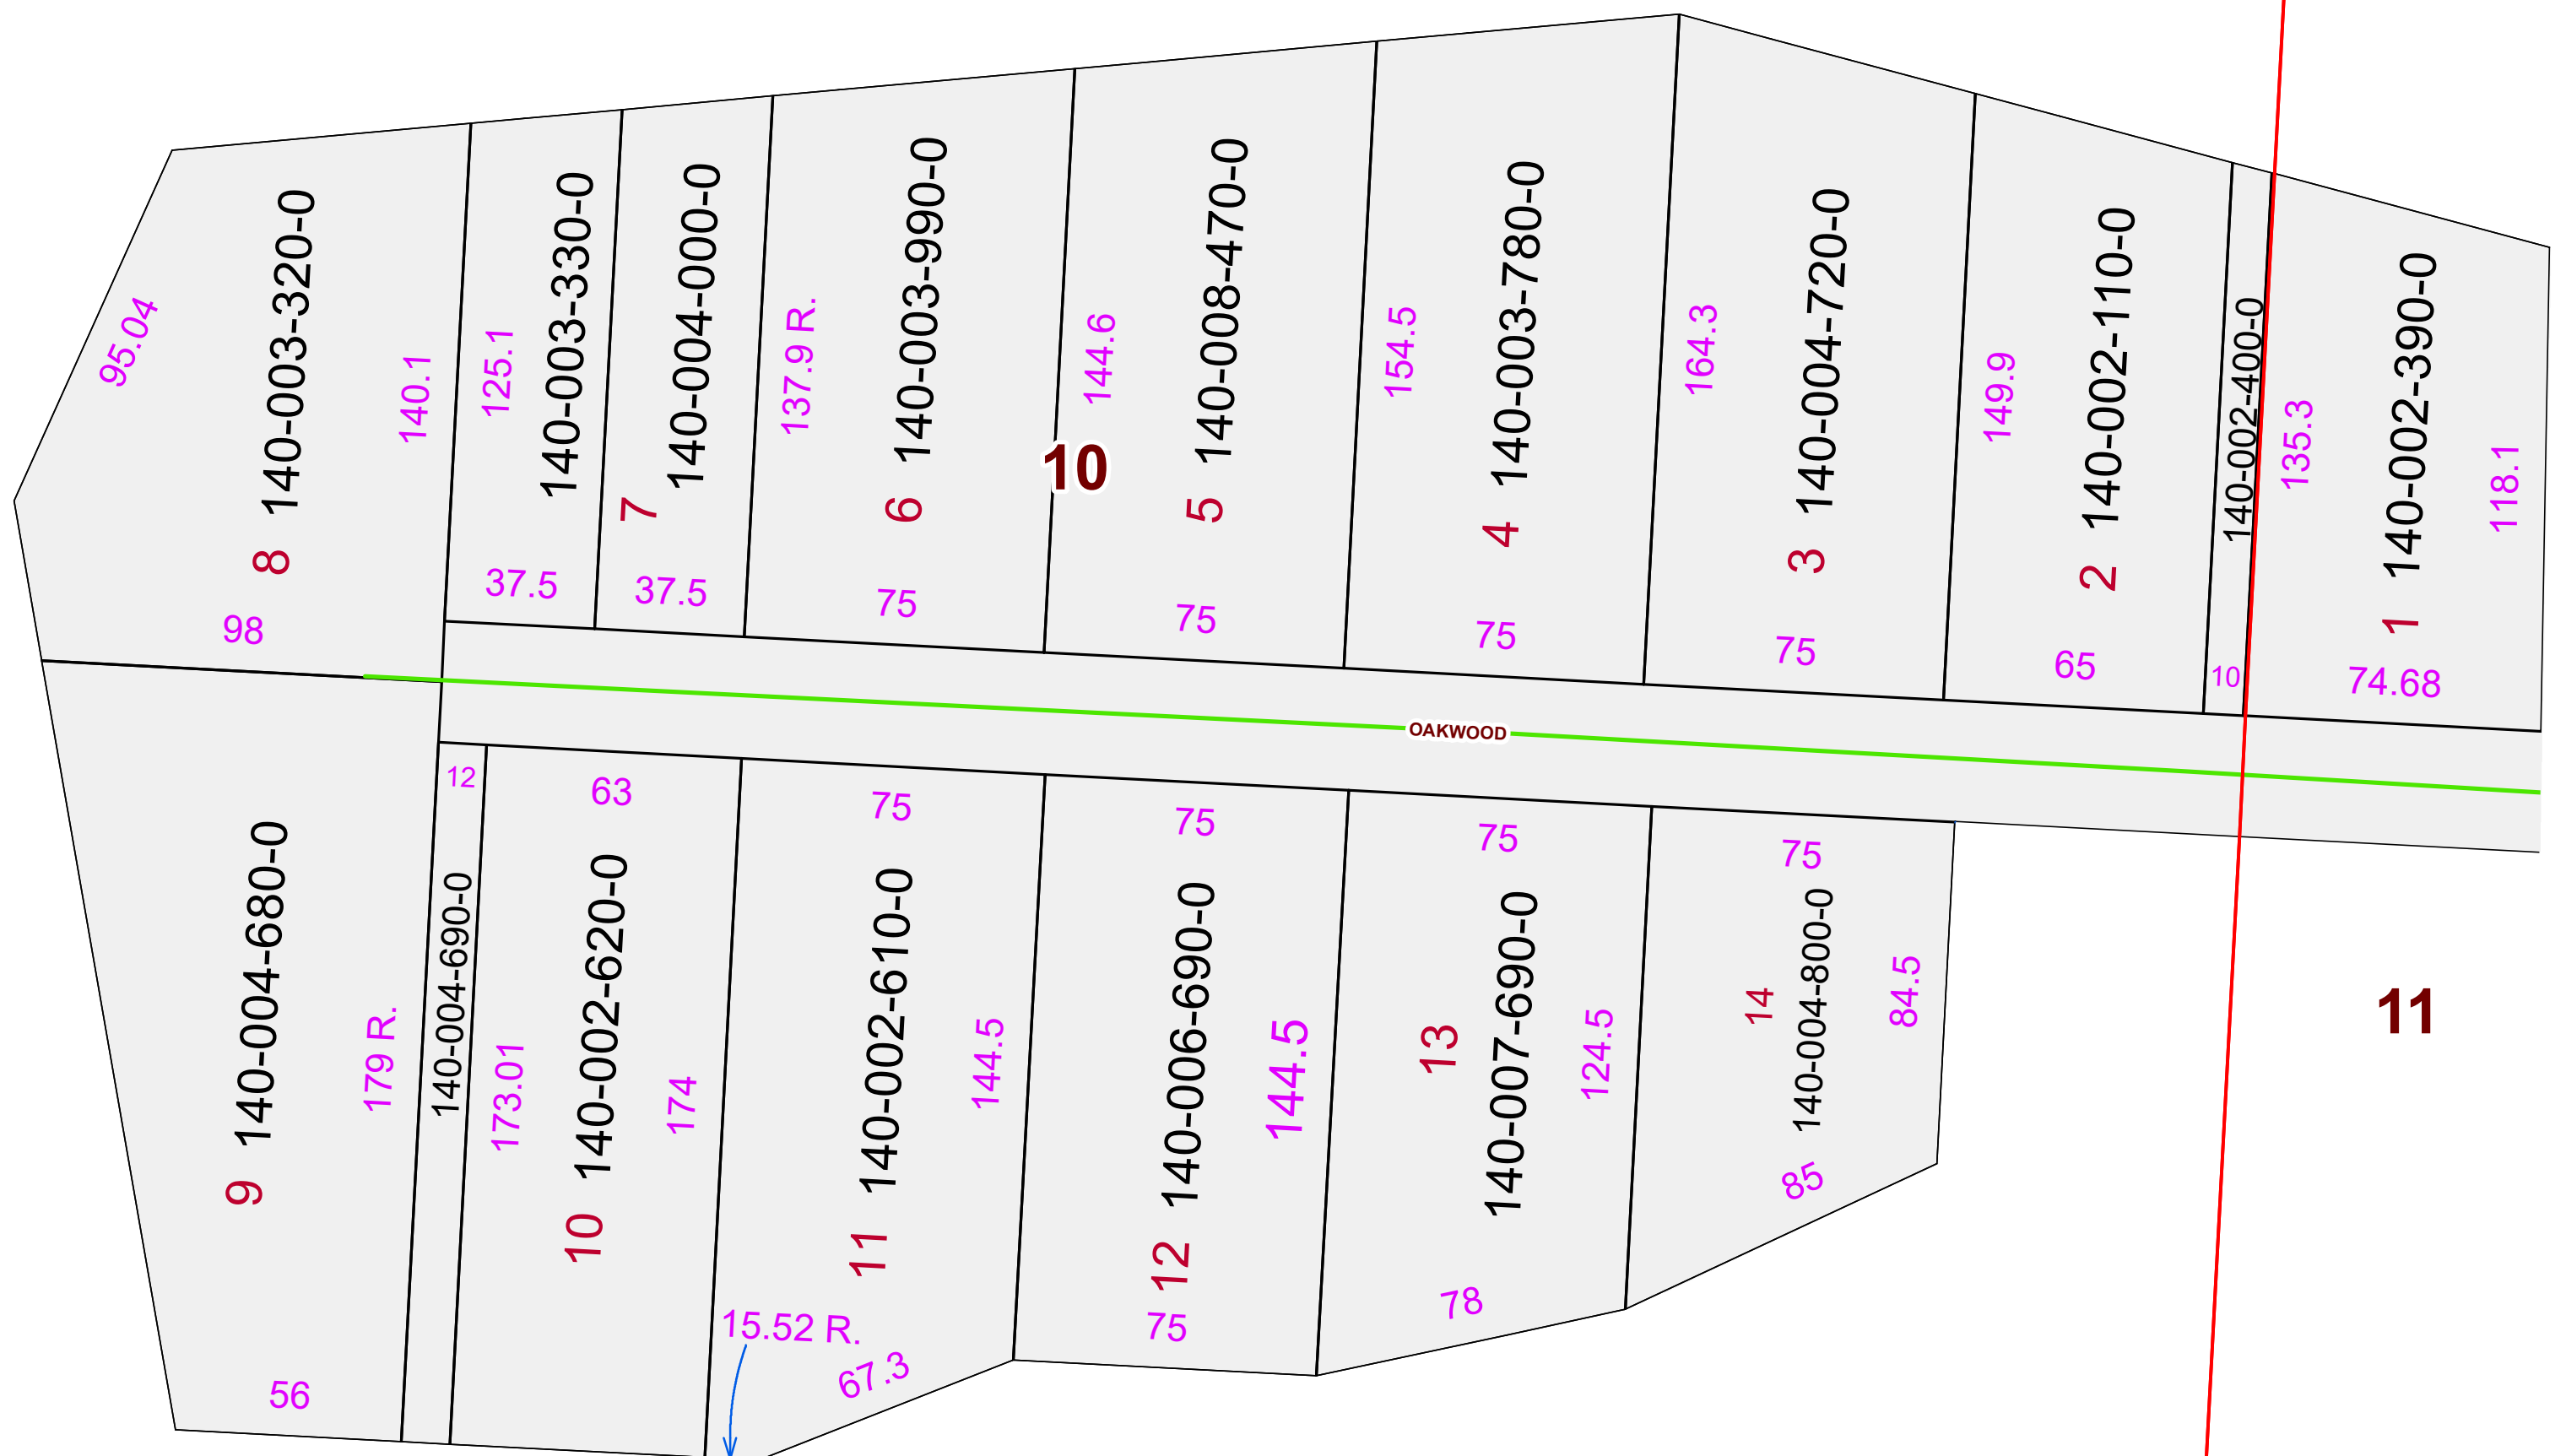

# MORGAN TOWNSHIP SECTION 10 & 11 TWP 11 R 12 MORGAN COUNTY, OHIO

## MCCOYS OAKWOOD SUBD.

PIN	ListedName	LegalDescr	VOL	PAGE
140-003-320-0	BUCEY BARBARA A TRUST	IN LOT 8 MCCOY'S ADD OAKWO	OR187	82
140-003-330-0	BUCEY BARBARA A TRUST	IN LOT 7 MCCOY'S ADDITION 37	OR187	82
140-003-780-0	CLAWSON MICHAEL LEE	IN LOT 4 MCCOY'S OAKWOOD	OR213	2707
140-002-110-0	COON KEALA ALEXIS	IN LOT 2 MCCOY'S ADDITION EX 1	OR236	1939
140-004-000-0	CORCORAN JOHN P TRUST	IN LOT 7 MCCOY'S ADDITION 36	OR56	100
140-003-990-0	CORCORAN JOHN P TRUST	IN LOT 6 MCCOY'S ADDITION OA	OR56	100
140-008-470-0	FISHER JACOB	IN LOT 5 MCCOY'S OAKWOOD	OR238	1413
140-004-720-0	HALL KAREY A	IN LOT 3 MCCOY'S ADDITION OA	OR233	4488
140-004-690-0	HEDGES TISA R	IN LOT 10 MCCOY'S ADD 12' W SI	OR237	5383
140-004-680-0	HEDGES TISA R	IN LOT 9 MCCOY'S ADD OAKWO	OR237	5383
140-007-690-0	NORMAN TOM	IN LOT 13 MCCOY'S OAKWOOD	OR150	403
140-006-690-0	PARSONS GALE P & ROBERTA L	MCCOY'S OAKWOOD IN LOT 12	D.V 184	297
140-002-390-0	SOUTHARD MICHAEL J & DIANA	IN LOT 1 SURVIVORSHIP MCCOY'	OR157	48
140-002-400-0	SOUTHARD MICHAEL J & DIANA	IN LOT 2 SURVIVORSHIP MCCOY'	OR157	48
140-004-800-0	STEVENS KATHY J	IN LOT 14 MCCOY'S OAKWOOD	OR51	597
140-002-610-0	THOMPSON DANIEL E	IN LOT 11 MCCOY ADDITION OAK	OR231	1285
140-002-620-0	THOMPSON DANIEL E	IN LOT 10 MCCOY ADDITION OAK	OR231	1285

Disclaimer: The information that these maps contains is for reference purposes only. Please bring any errors to the attention of the Engineer's Office staff. Thank you

Boundaries	
	Hydro
	Section
	Roads
	Lot
	Township
	County
	Parcel
	ROW